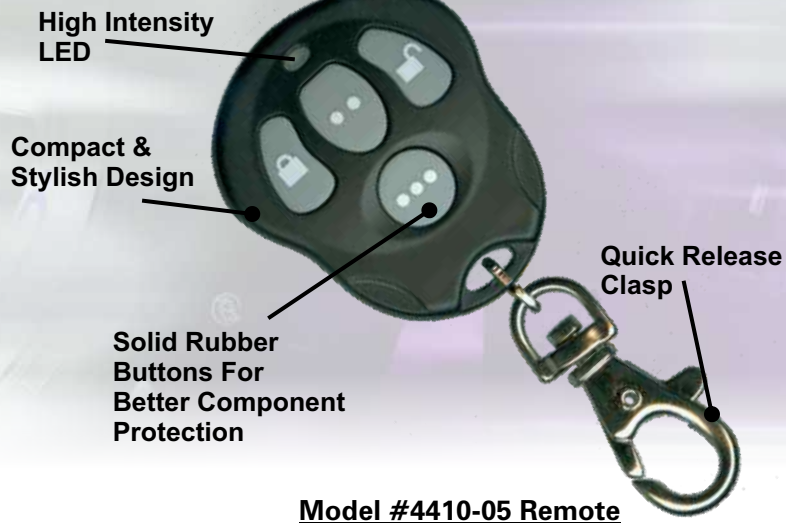

Crime Guard

Keyless Entry and Security

POWERFUL VEHICLE SECURITY

Model: 350i⁵ Keyless Entry & Security

 Keyless w/ All Unlock	 Alarm
 Psycho Siren	 Starter Interrupt
 # Of Auxiliary Channels	 Dual Zone Shock
 Siren And Horn Outputs	

NEW STYLISH TRANSMITTER

NEW FEATURES

- Immobilizer mode
- Programmable auxiliary channels
- Silent arm & disarm
- 2-stage disarm
- Includes mini Psycho siren
- Has siren output & horn honk output

STANDARD FEATURES

- Light flash
- Starter interrupt
- Automatic rearming
- Last door arming
- Ignition activated doorlocks
- Anti-carjacking protection
- Includes two 4 button transmitters
- 14 programmable features
- Includes AU-84TM dual zone shock sensor