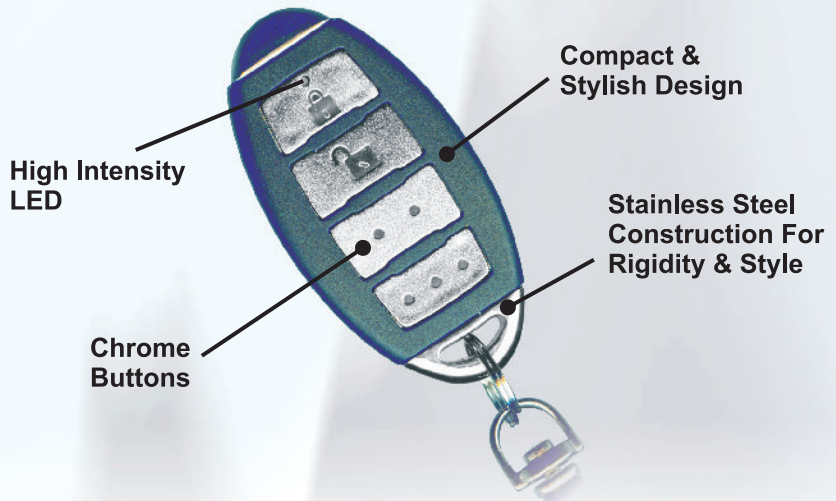

K-9 CAR ALARM

WORLD'S BEST SELLER

Model: 140LA Keyless Entry & Security

Keyless w/ All Unlock	Alarm
6 Tone Multi-tone Siren	Starter Interrupt
AUX. 2 # Of Auxiliary Channels	Dual Zone Shock
Siren + Horn Siren And Horn Outputs	

NEW STYLISH TRANSMITTER

Model #4415-01 Remote

NEW FEATURES

- Silent arm & disarm
- 2-stage disarm
- Includes 6 tone siren
- Has siren output & horn honk output

STANDARD FEATURES

- Light flash
- Starter interrupt
- Automatic rearming
- Last door arming
- Ignition activated doorlocks
- Anti-carjacking protection
- Includes two 4 button transmitters
- 8 programmable features
- Onboard dual zone shock sensor