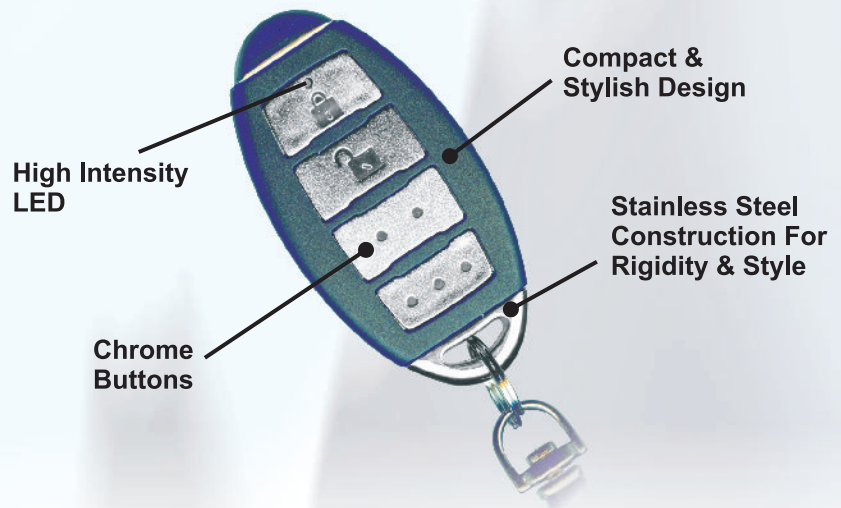

K-9 CAR ALARM

WORLD'S BEST SELLER

Model: 140LA Keyless Entry & Security

 Keyless w/ All Unlock	 Alarm
 6 Tone Multi-tone Siren	 Starter Interrupt
 AUX. 2 # Of Auxiliary Channels	 Dual Zone Shock
 Siren + Horn Siren And Horn Outputs	

NEW STYLISH TRANSMITTER

Model #4415-01 Remote

NEW FEATURES

- Silent arm & disarm
- 2-stage disarm
- Includes 6 tone siren
- Has siren output & horn honk output

STANDARD FEATURES

- Light flash
- Starter interrupt
- Automatic rearming
- Last door arming
- Ignition activated doorlocks
- Anti-carjacking protection
- Includes two 4 button transmitters
- 8 programmable features
- Onboard dual zone shock sensor